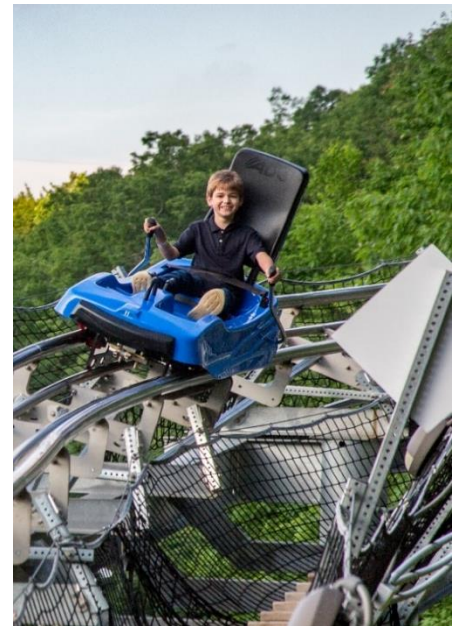

Activity	Includes	Group Rate	Individual Rate
<b>Gatlinburg Aerial Tramway</b>	One of America's Largest Aerial Tramways departs regularly from downtown Gatlinburg, going directly to the Amusement Park and Ski Area. The two 120-passenger counter-balanced cars provide an experience for all ages, from the young to the young at heart.	\$23 per person	\$29 per person
<b>All Activity Wristband (Unlimited)</b>	Round-trip Aerial Tram, Ice Skating, Carousel, Alpine Slide, Scenic Chairlift, Wildlife Encounter, the Ice Bumper Cars, Summer Tubing, Bounce Pillow, and the Tennessee Flyer Coaster	\$40 per person Includes Tramway	\$49 per person